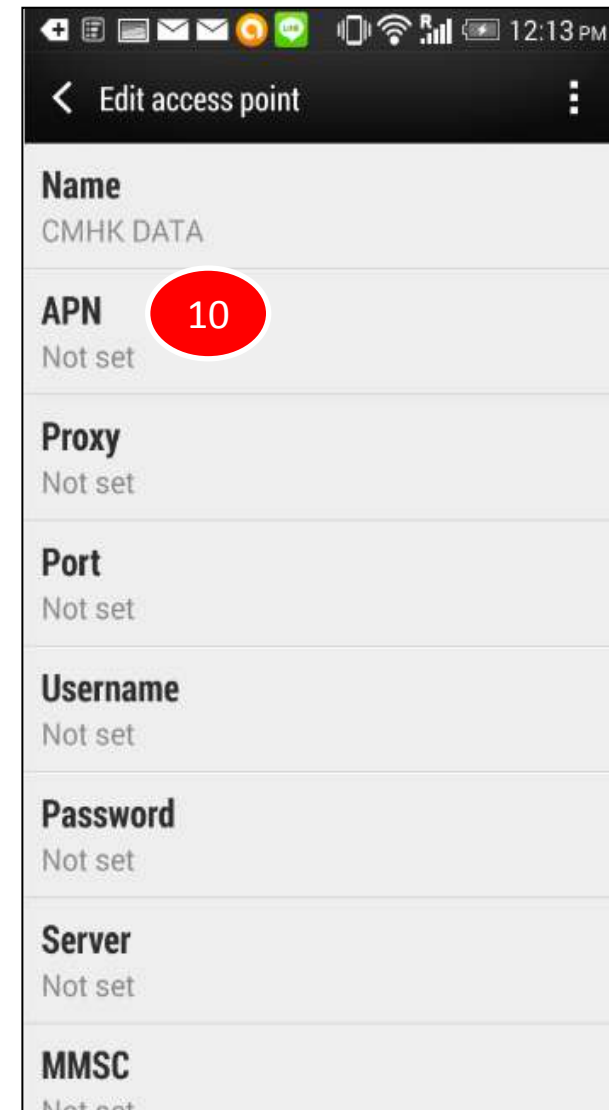

APN Setting for Android Phone (2/3)