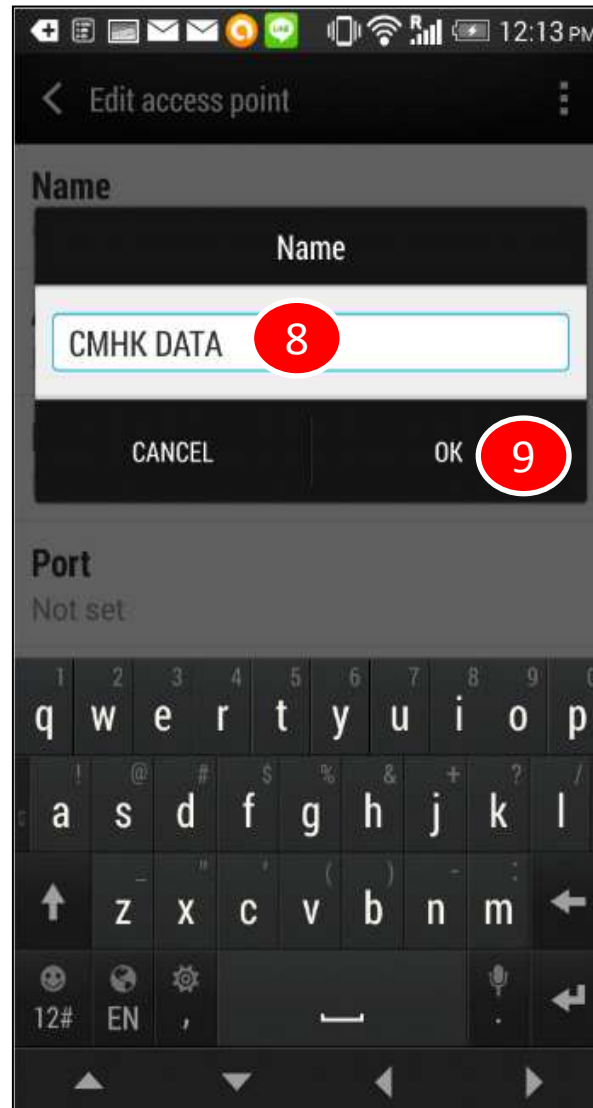

APN Setting for Android Phone (2/3)