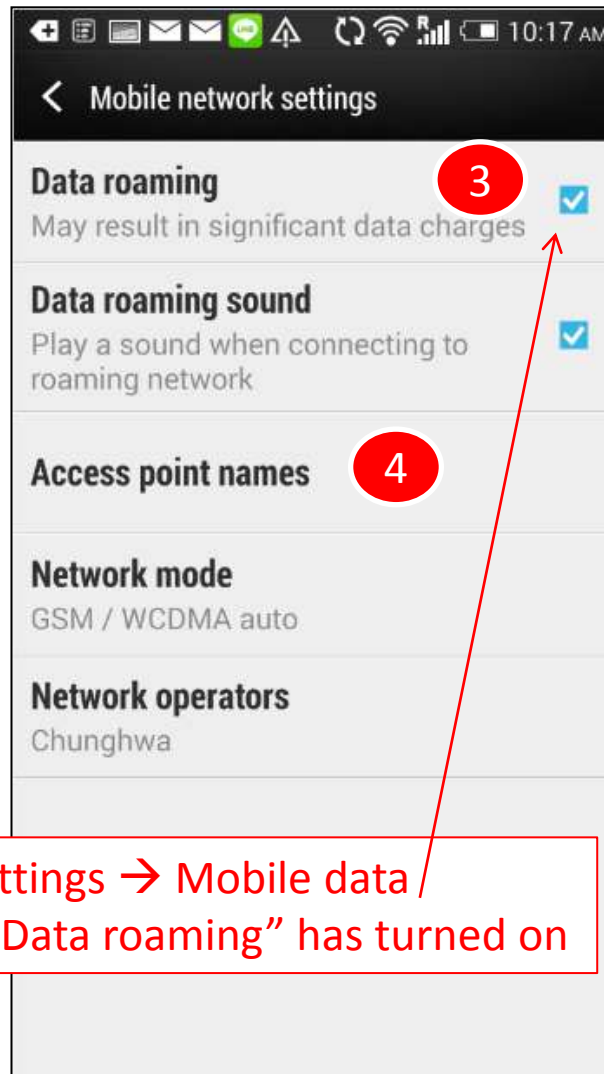

# APN Setting for Android Phone

# APN Setting for Android Phone (1/3)

- Menu → Settings → Mobile data
- Make sure "Data roaming" has turned on