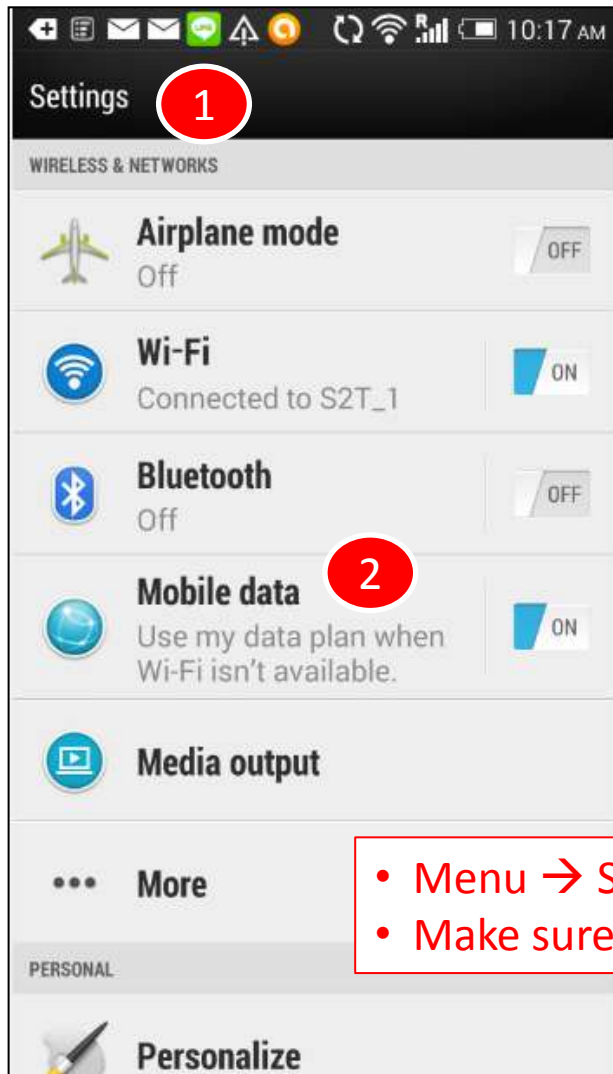

# APN Setting for Android Phone

# APN Setting for Android Phone (1/3)

- Menu → Settings → Mobile data
- Make sure "Data roaming" has turned on