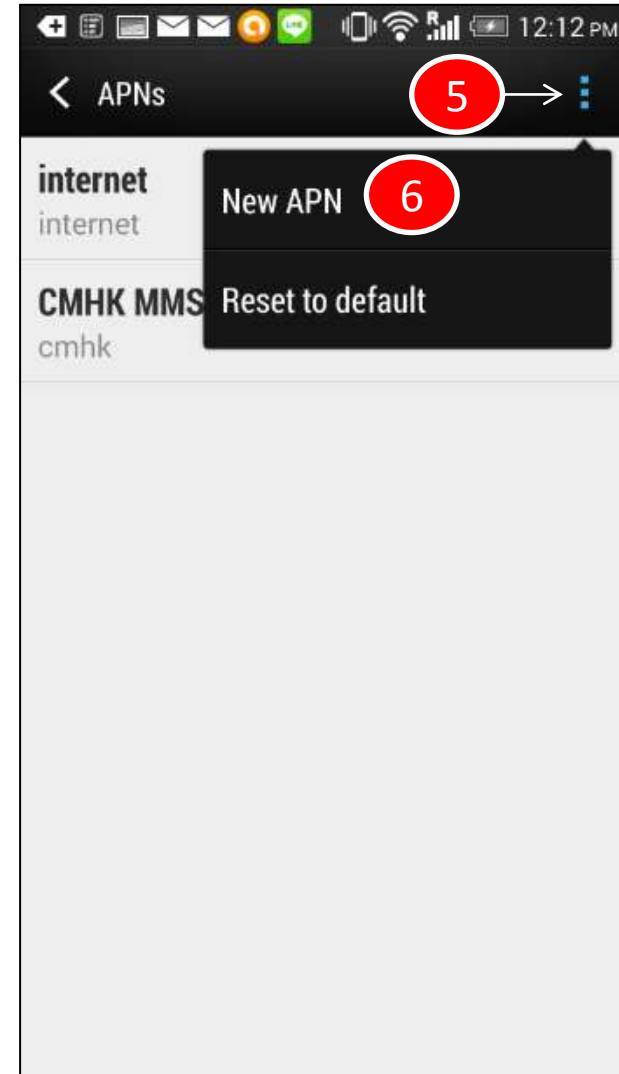

# APN Setting for Android Phone

# APN Setting for Android Phone (1/3)

- Menu → Settings → Mobile data
- Make sure "Data roaming" has turned on