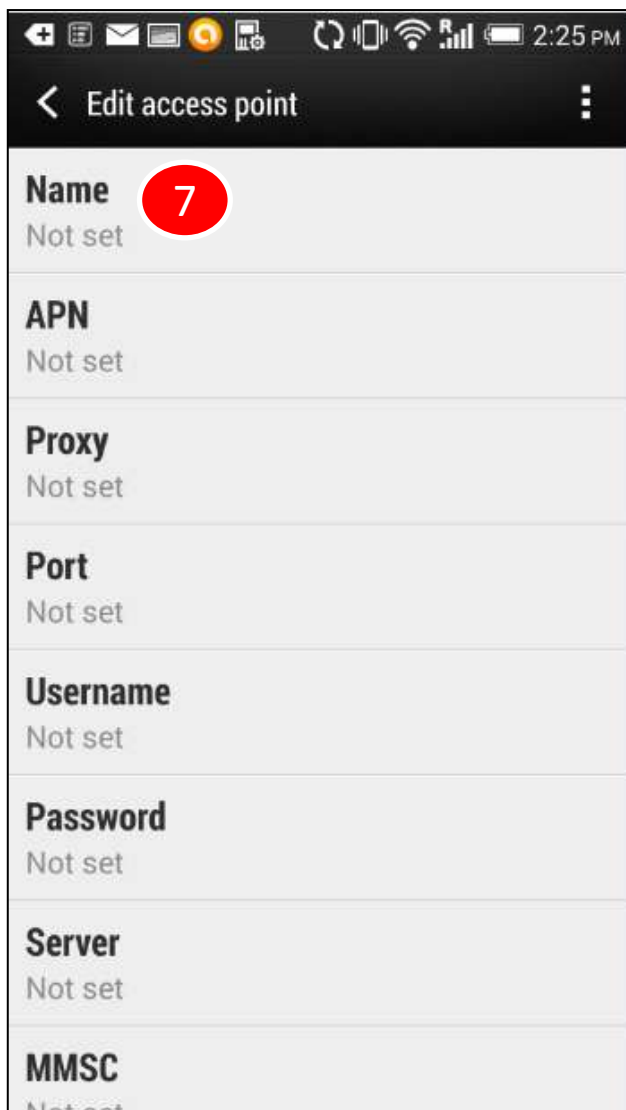

APN Setting for Android Phone (2/3)