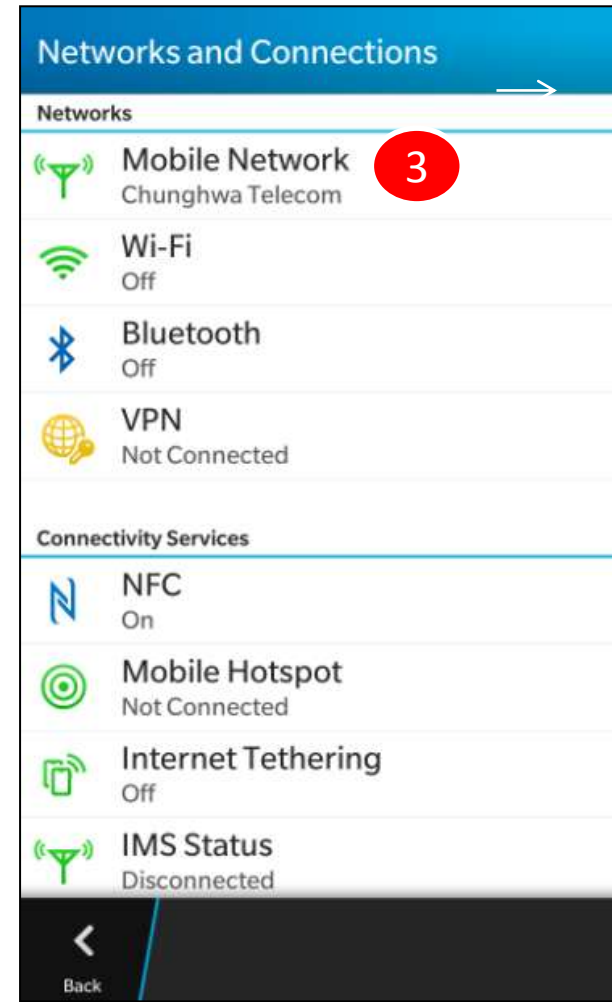

APN Setting for BlackBerry Z10

APN Setting for BlackBerry Z10 (1/2)

APN Setting for BlackBerry Z10 (2/2)

Please make sure
"Data Services" &
"Data services while
roaming" are ON