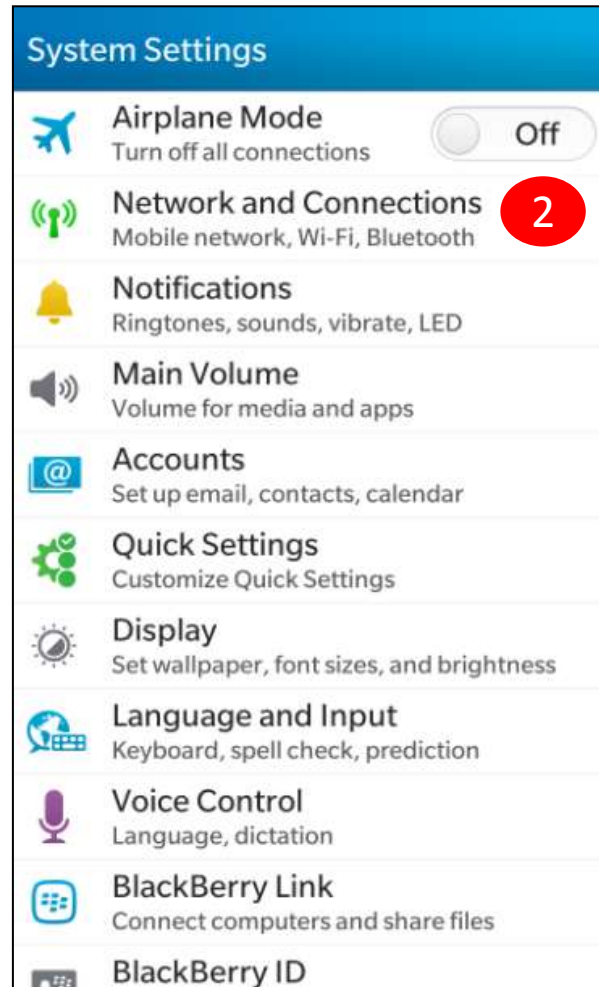

APN Setting for BlackBerry Z10

APN Setting for BlackBerry Z10 (1/2)

APN Setting for BlackBerry Z10 (2/2)

Please make sure
"Data Services" &
"Data services while
roaming" are ON