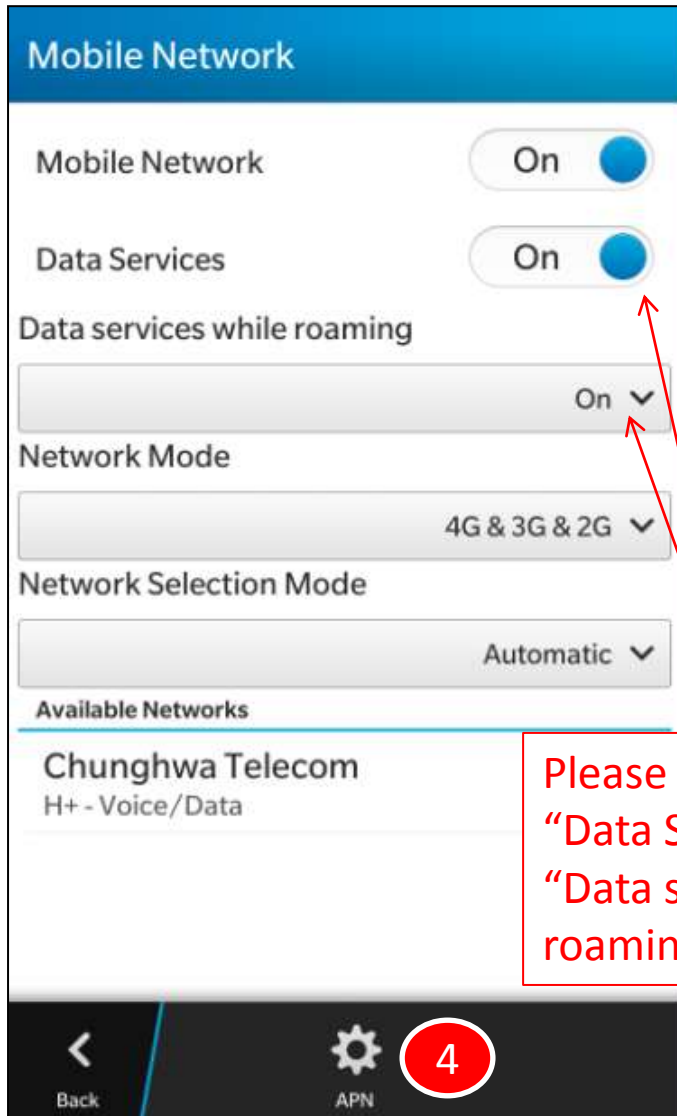

APN Setting for BlackBerry Z10

APN Setting for BlackBerry Z10 (1/2)

APN Setting for BlackBerry Z10 (2/2)

Please make sure
"Data Services" &
"Data services while
roaming" are ON